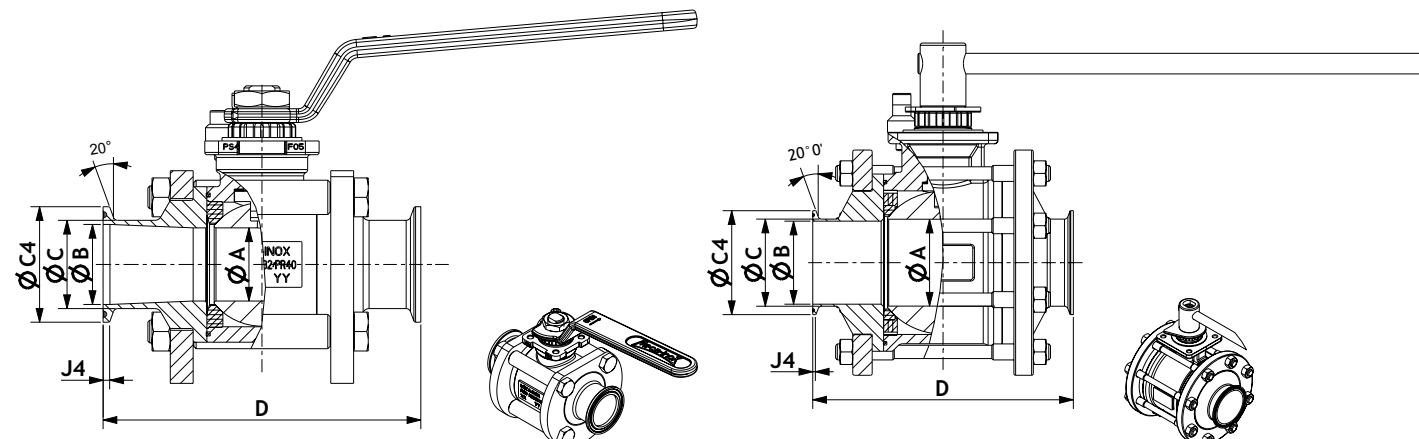

RACCORDEMENTS
TYPE OF CONNECTIONS

RACCORDEMENTS
TYPE OF CONNECTIONS

A clamp

DN 08 à 150

Triclamp ends

Size 1/4" to 6"

Sur demande : dimensions suivant Normes :
ISO / DIN / BSOD / SMS / MICRO-CLAMP / KF

On request: following dimensions standards:
ISO / DIN / BSOD / SMS / MICRO-CLAMP / KF

DN Size	ØA	D	J4	ISO (2004)			DIN (11850 Row2)			BSOD			SMS (3008)			
				ØB	ØC	ØC4	ØB	ØC	ØC4	ØB	ØC	ØC4	ØB	ØC	ØC4	
08	1/4"	11.1	89	2.85	10.3	13.5	25	8	10	25	4.62	6.4	25	8	10	25
12	3/8"	11.1	89	2.85	14	17.2	25	10	12	25	-	-	-	10	12	25
15	1/2"	14	101	2.85	18.1	21.3	50.5	16	19	50.5	10.92	12.7	25	16	18	50.5
20	3/4"	19	114	2.85	23.7	26.9	50.5	20	23	50.5	15.75	19.05	25	20	22	50.5
25	1"	25	114	2.85	29.7	33.7	50.5	26	29	50.5	22.1	25.4	50.5	22.6	25	50.5
32	1 1/4"	32	139	2.85	41.4	45.4	64	32	35	50.5	-	-	-	31.3	33.7	64
40	1 1/2"	38	159	2.85	44.3	48.3	64	38	41	50.5	34.8	38.1	50.5	35.6	38	64
50	2"	50	164	2.85	56.3	60.3	77.5	50	53	64	47.5	50.8	64	48.6	51	77.5
65	2 1/2"	65	202	2.85	71.5	76.1	91	66	70	91	60.2	63.5	77.5	60.3	63.5	91
80	3"	76	228	2.85	84.3	88.9	106	81	85	106	72.9	76.2	91	72.9	76.1	106
100	4"	100	256	2.85	-	-	-	100	104	119	97.4	101.6	119	-	-	-
125	5"	125	309	5.6	-	-	-	-	-	-	-	-	-	-	-	-
150	6"	150	337	5.6	-	-	-	-	-	-	-	-	-	-	-	-